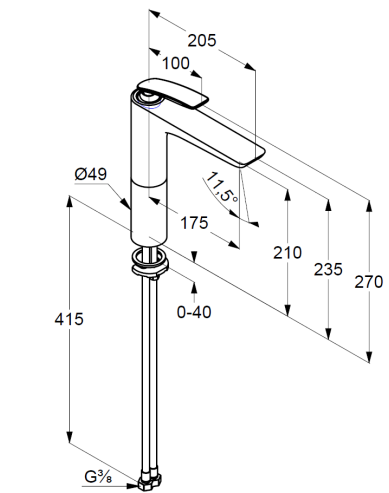

Technische Daten/ Technical Data

KLUDI BALANCE

single lever basin mixer for washbowls
DN 15

Ref.:
522969175

Finishes:
91 white/chrome

Product description
Manufacturer KLUDI GmbH & Co. KG
Typ: KLUDI BALANCE
single lever basin mixer
Ref.: 522969175

basin mixer for washbowls
single lever mixer
1-hole mounted
solid lever, metal
aerator, S-Pointer M24 PCA
ceramic cartridge with hot water safety device
flow rate at 3 bar 5 l/min.
fixed spout
rapid installation set
without pop up waste

Produktabbildung/ Product picture

Maßzeichnung/ Dimensional drawing

Durchfluss/ Flow rate